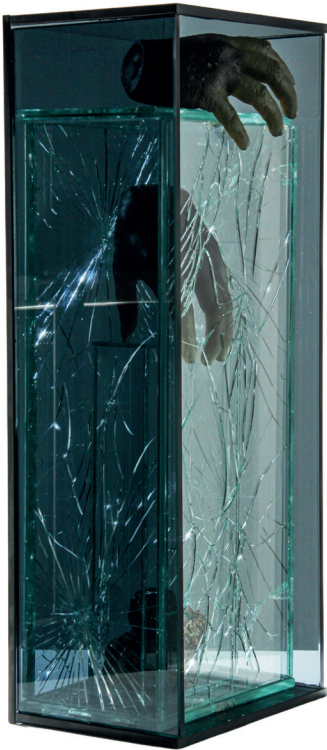

44 x 29 x 6 cm

2021

Katmanlar

The Layers

Cam Döküm / Lamine Cam

Cast Glass / Laminated Glass

70 x 35 x 15 cm

2020