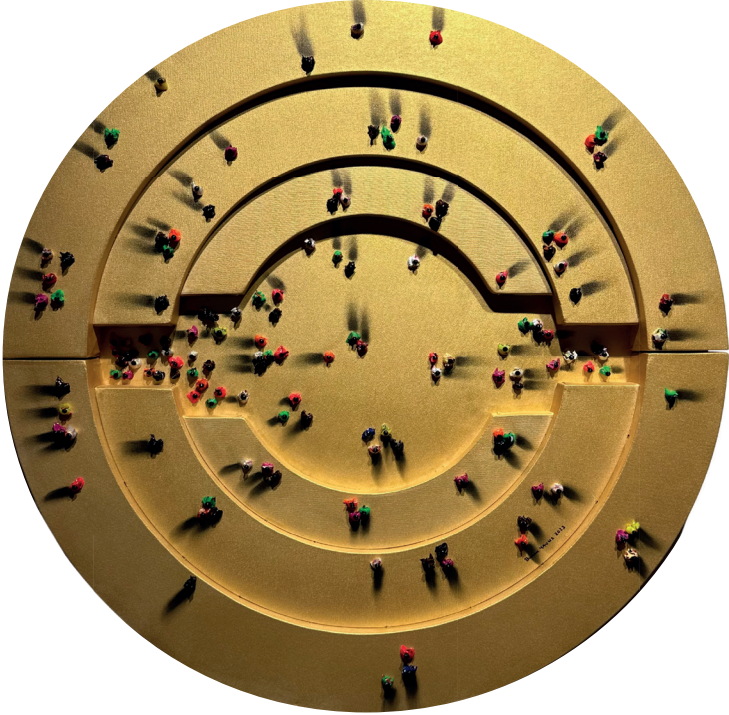

00

Burcu Yavuz

Frekans

Frequency

Tuval Üzeri Akrilik / Karşıık Teknik

Acrylic on Canvas / Mixed Media

100 cm

2023