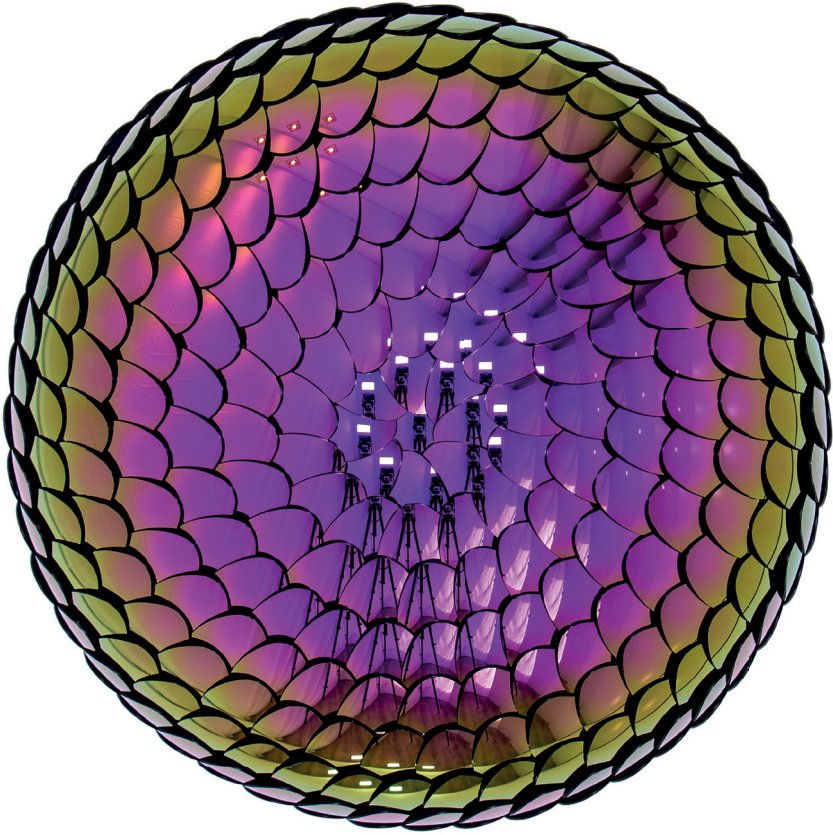

Indulge | HABITAT FAMILY Purple

Karşık Teknik

Mixed Media

51 cm

2023