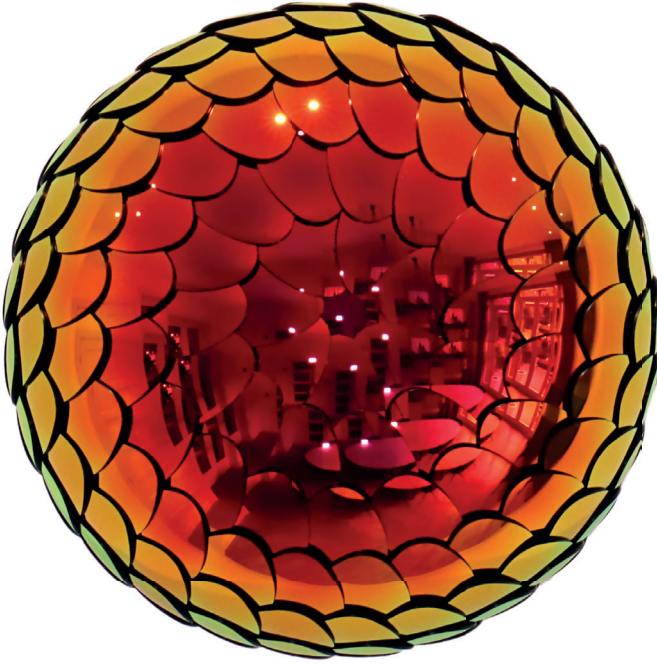

INDULGE | HABITAT FAMILY Red

Karışık Teknik

Mixed Media

31 cm

2023