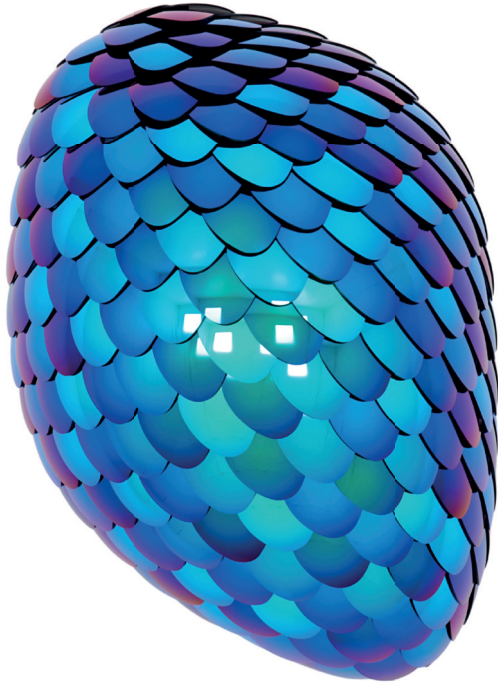

4

Felco Higersom

INDULGE | HABITAT FAMILY Cyan

Karışık Teknik

Mixed Media

31 cm

2023

VIGOROUS | HABITAT FAMILY Blue

Karışık Teknik

Mixed Media

80 cm

2023

©

Felco Higersom

BRAVER multicolor blue | HABITAT FAMILY

Karışık Teknik