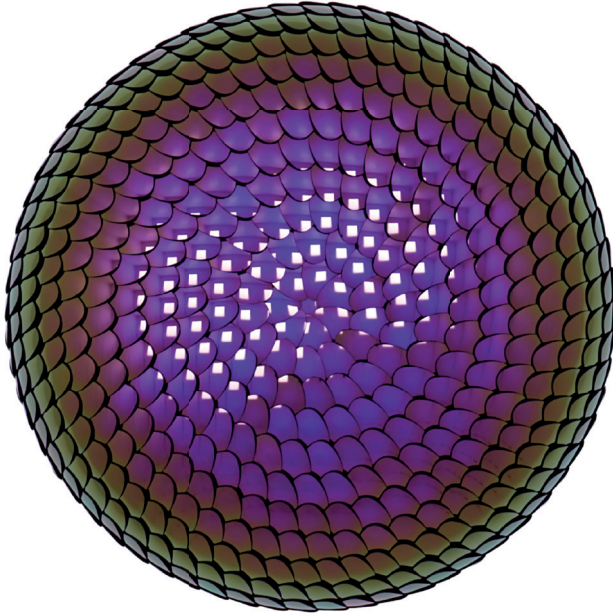

INDULGE | HABITAT FAMILY Purple

Karışık Teknik

Mixed Media

71 cm

2023