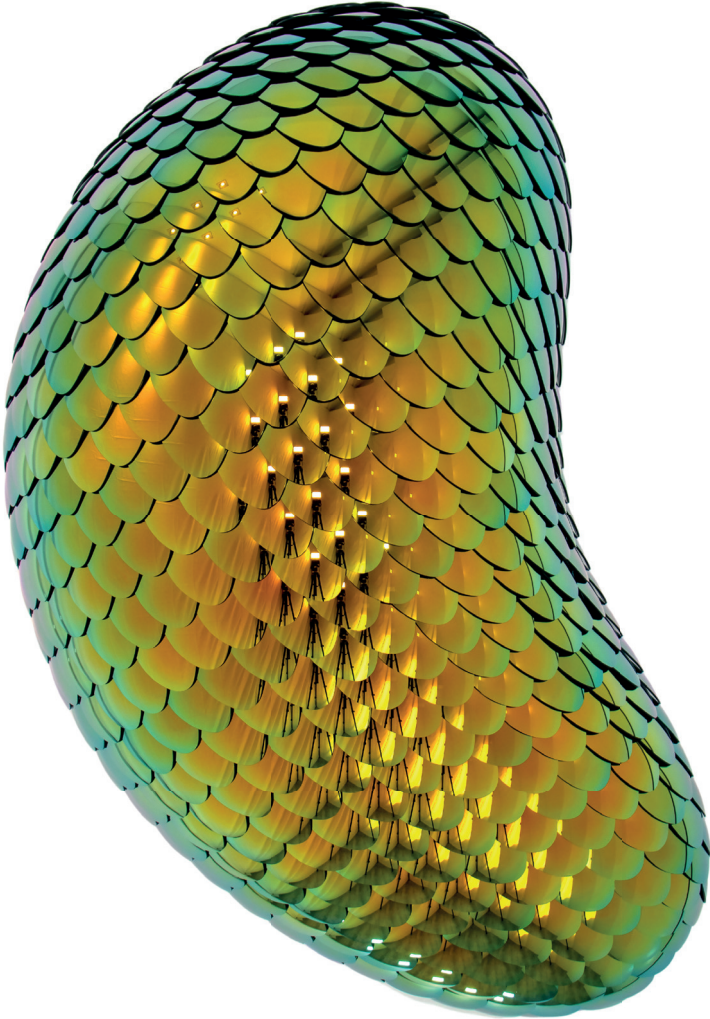

22

Falco Higersom

JUICY | HABITAT FAMILY Yellow

Karışık Teknik

Mixed Media

81 x 51 cm

2023