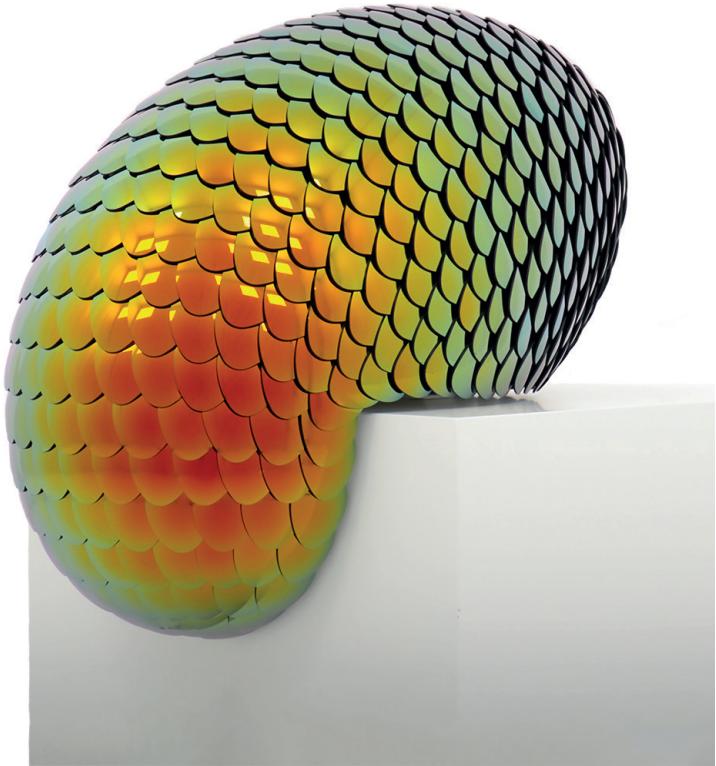

100 cm

2023

18

Felco Higersom

BOLT | HABITAT FAMILY Orange

Karşık Teknik

Mixed Media

35 x 65 cm