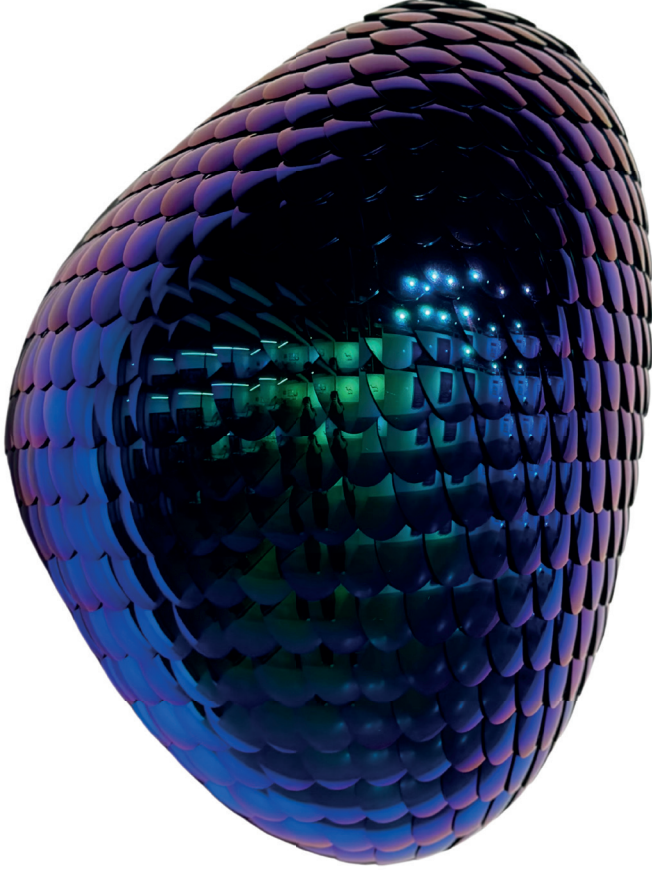

28

Felco Higersom

ELUSIVE | HABITAT FAMILY Green

Karıgık Teknik

Mixed Media

150 cm

2023

FOXY | HABITAT FAMILY Green / Blue