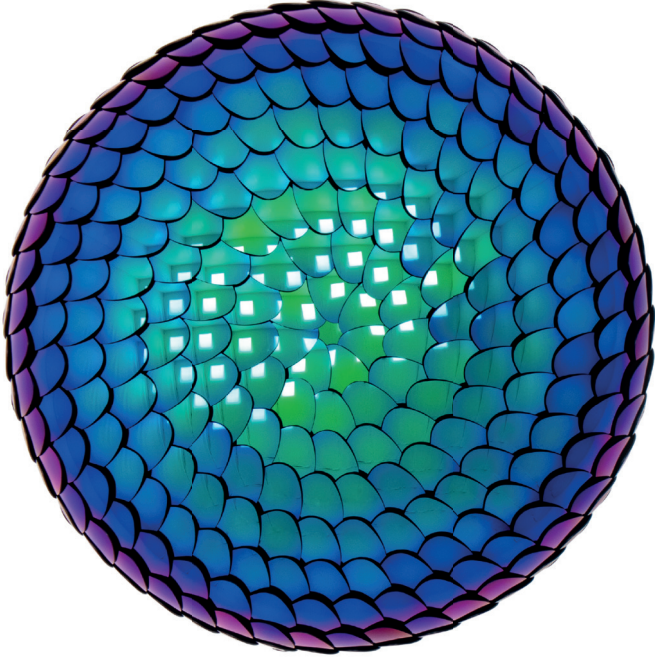

4

Felco Higersom

INDULGE | HABITAT FAMILY Cyan

Karışık Teknik

Mixed Media

31 cm

2023