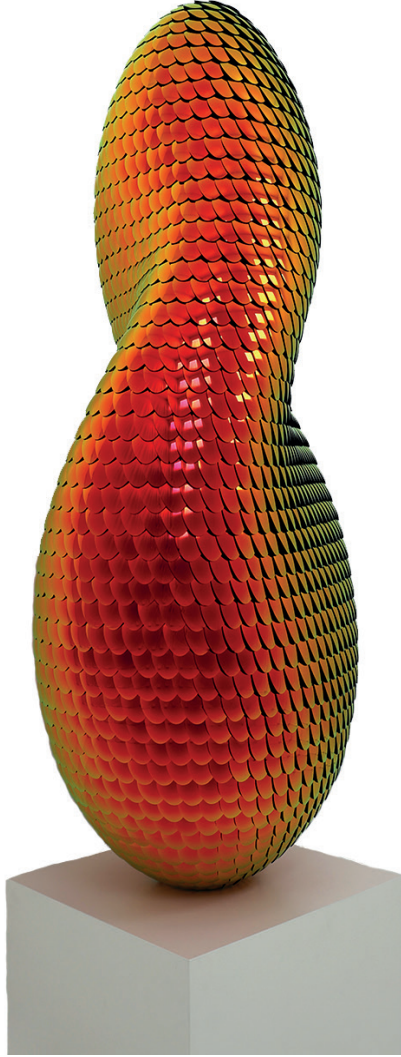

26

Felco Higersom

TWISTED | HABITAT FAMILY Red

Karışık Teknik

Mixed Media

70 cm

2023