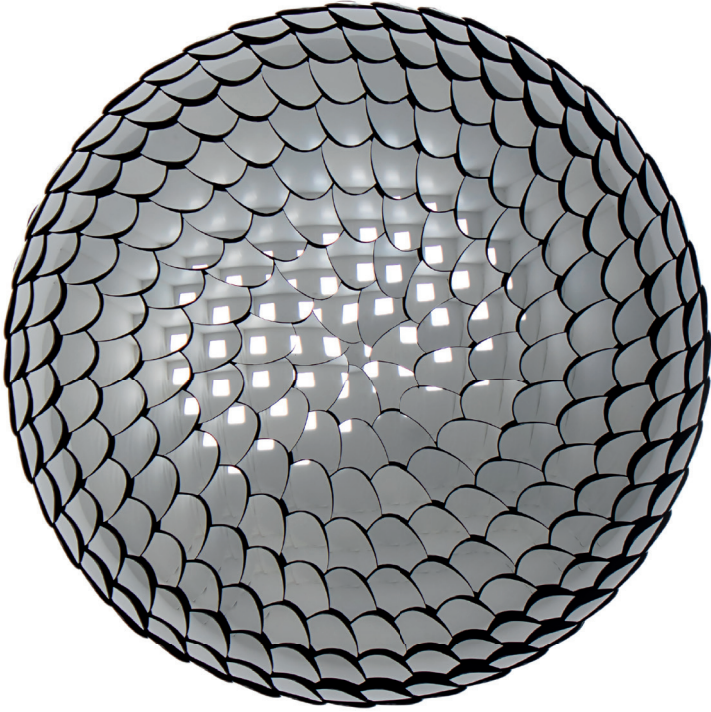

INDULGE | HABITAT FAMILY Silver

Karşık Teknik

Mixed Media

51 cm

2023