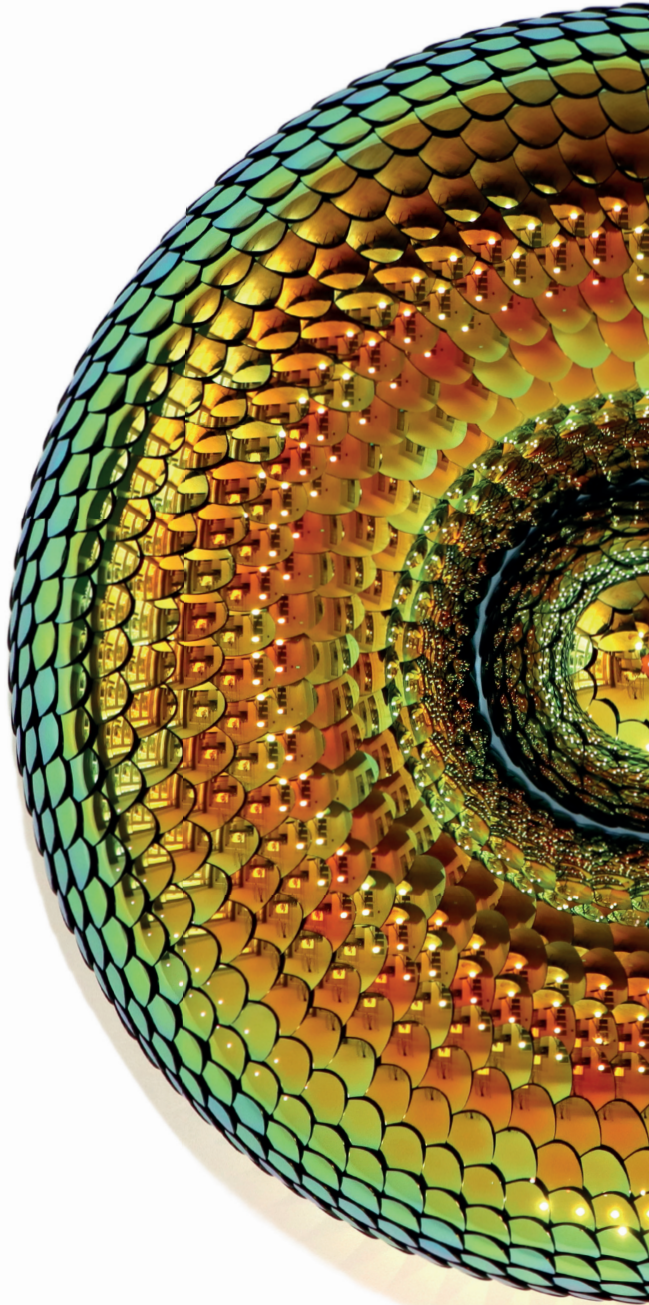

ELUSIVE | HABITAT FAMILY Green

Karşık Teknik

Mixed Media

100 cm

2023