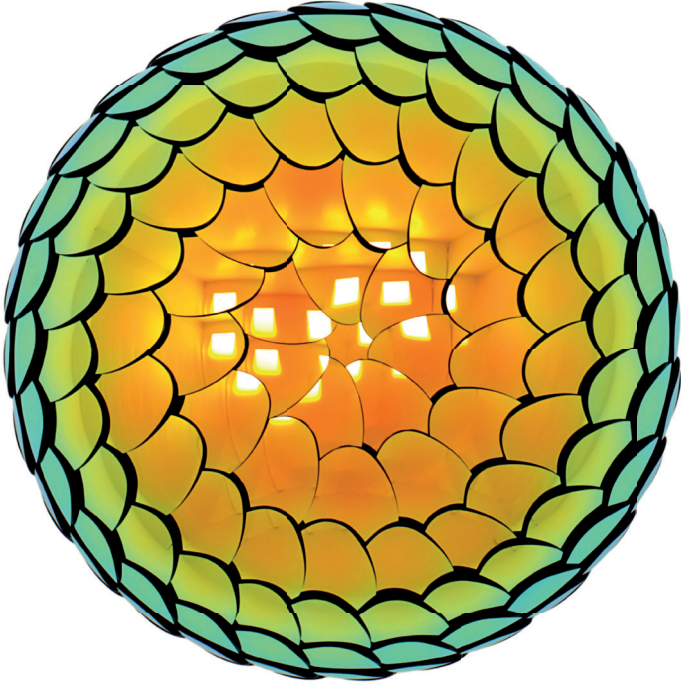

INDULGE | HABITAT FAMILY Yellow

Kaşık Teknik

Mixed Media

31 cm

2023